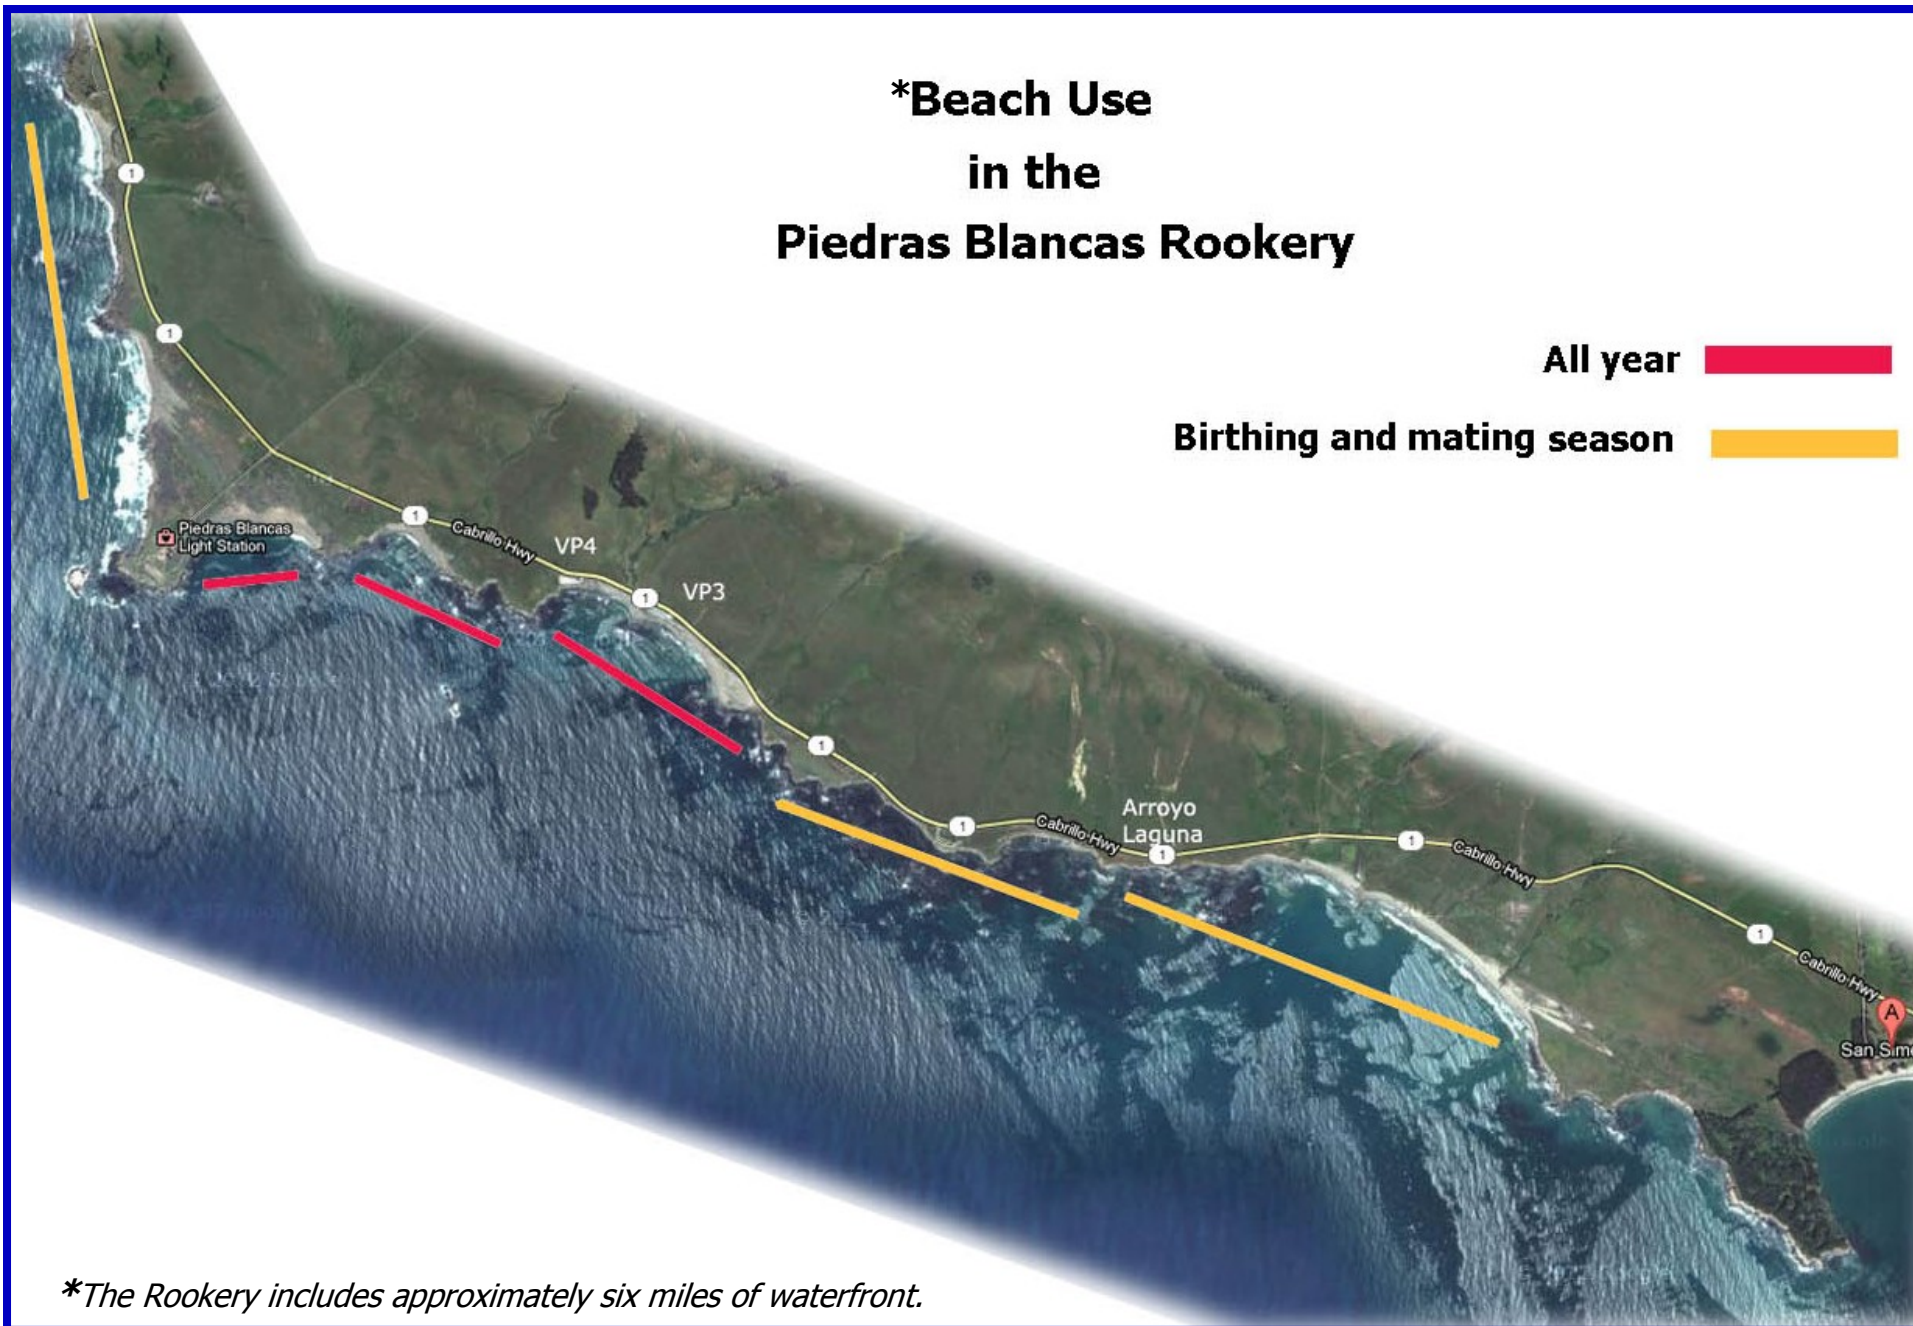

*Beach Use in the Piedras Blancas Rookery

All year 

Birthing and mating season 

**The Rookery includes approximately six miles of waterfront.*