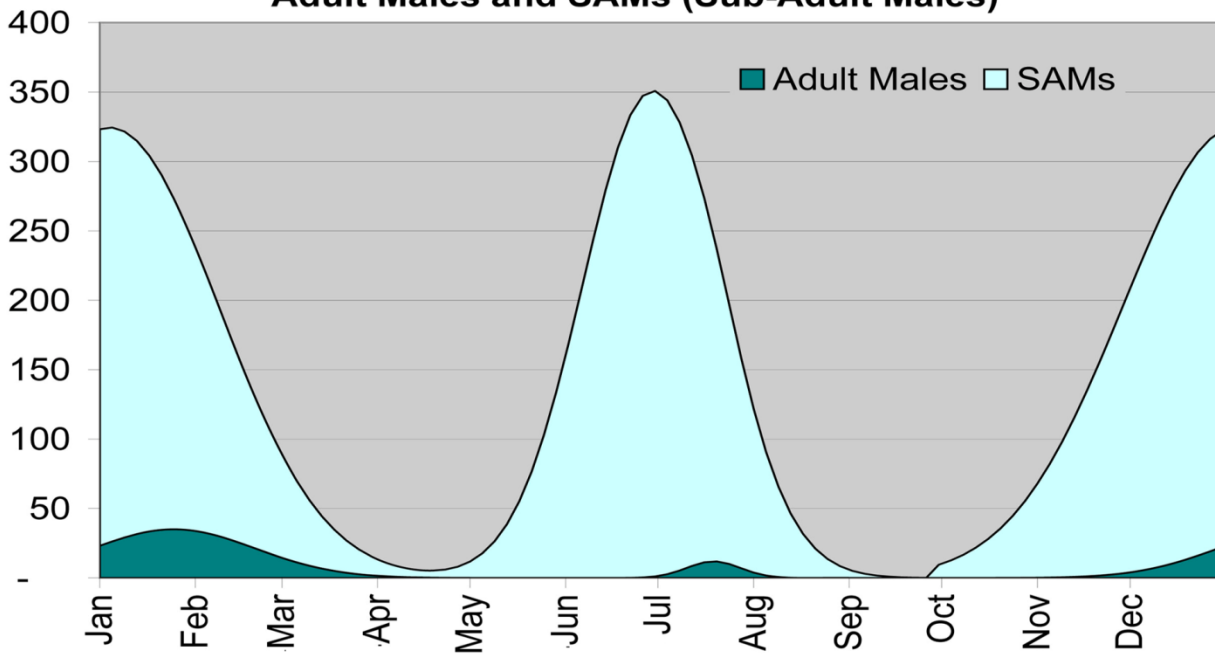

Who is Ashore at VP3?

Birthing & Breeding

Molt

Fall Haul out

Females, Juveniles, Pups, and Weaners

Elephant seals come ashore twice a year.

Adult Males and SAMs (Sub-Adult Males)

The graphs show the approximate population visible at View Point 3 (2004 - 2009). Seals visible from VP3 represent approximately 40% of the total rookery population. Note the lesser number of SAMs (sub-adult males, ages 4-7) and adult males. As the lower graph suggests, the probability of males surviving to age 8 is small.