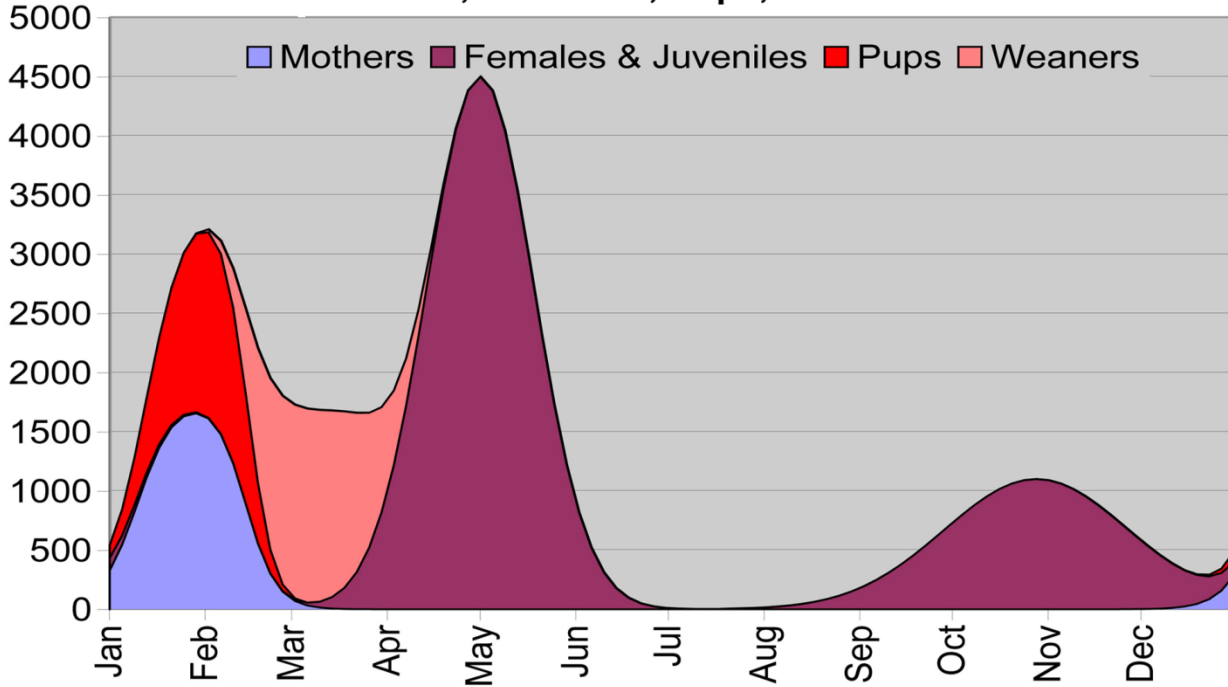

Who is Ashore at VP3?

Birthing & Breeding

Molt

Fall Haul out

Females, Juveniles, Pups, and Weaners

Elephant seals come ashore twice a year.

Adult Males and SAMs (Sub-Adult Males)

The graphs show the approximate population visible at View Point 3 (2004 - 2009). Seals visible from VP3 represent approximately 40% of the total rookery population. Note the lesser number of SAMs (sub-adult males, ages 4-7) and adult males. As the lower graph suggests, the probability of males surviving to age 8 is small.