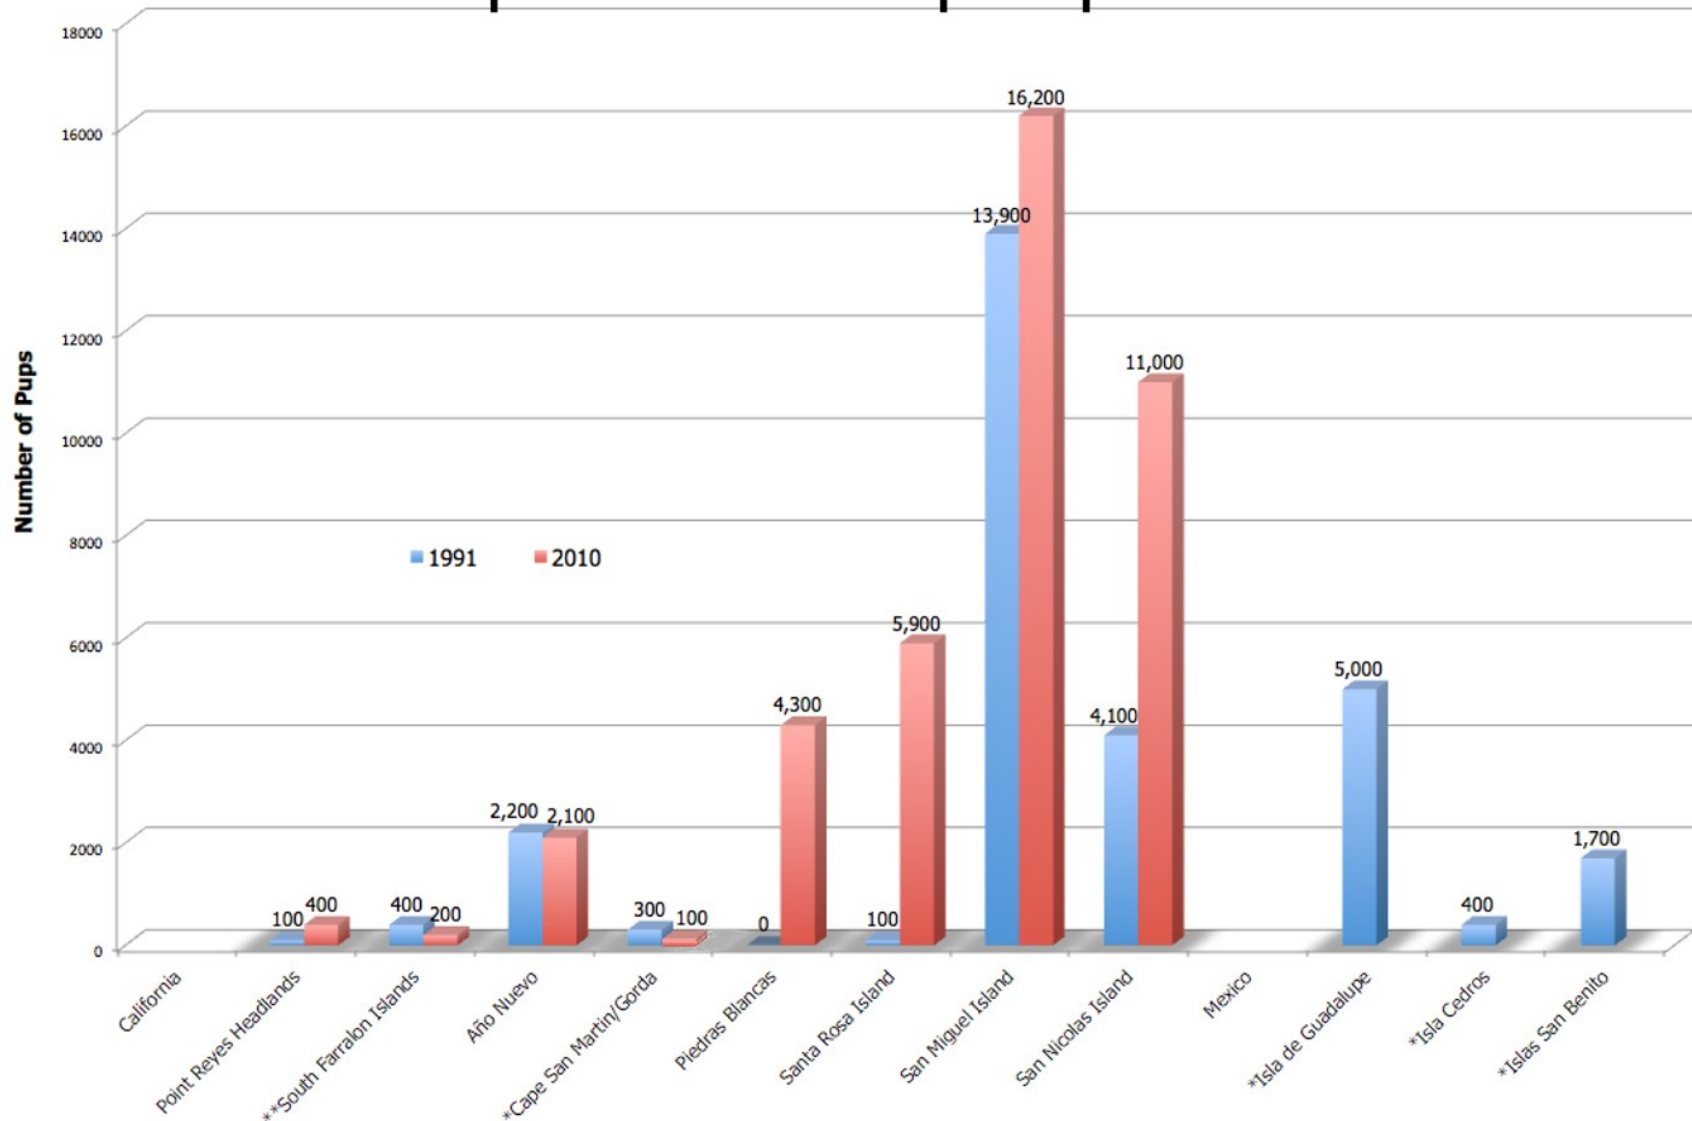

# Elephant Seal Pup Populations

Thanks to Mike Lowry for the 2010 Channel Islands data and to Brian Hatfield for helping FES access it.

\*2010 data not available  
\*\*Red = 2006 count.